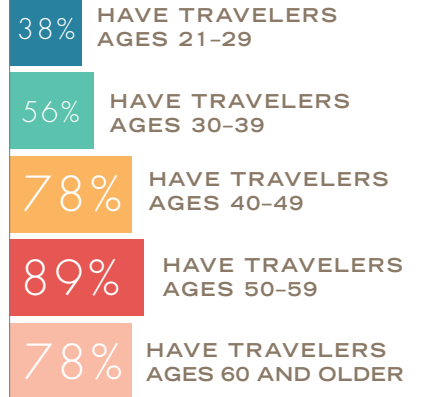

CONTACT US

888.253.0455
Kelly@grouptravelleader.com
Stacey@grouptravelleader.com

POPULAR ALUMNI DESTINATIONS

U.S. & CANADA

- NAPA & SONOMA
- CHARLESTON & SAVANNAH
- ALASKA
- CANADIAN ROCKIES
- NEW YORK
- NOVA SCOTIA

INTERNATIONAL

- CUBA
- IRELAND
- SPAIN & PORTUGAL
- COSTA RICA
- CROATIA
- SOUTH AFRICA
- ITALY

CHAMBER TRAVEL AGE GROUPS

BANK TRAVEL PROGRAMS